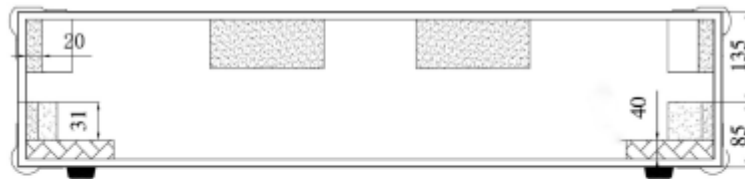

Top View

Top Lid

Front View

Left View

Back View

Right View

WMC-PRODJOPUSQUAD

OPUS-QUAD BK

1:1	ESCALA	SCALE	DJ		
mm	MEDIDA	UNIT	MIDI CONTROLLER		
1/1	PAGINA	PAGE			