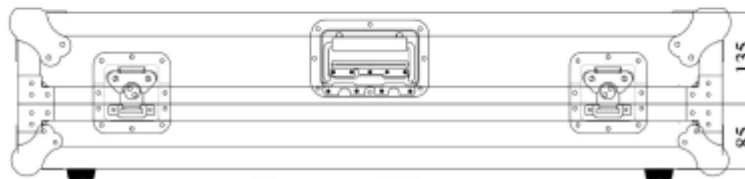

Top View

Top Lid

Front View

Left View

Back View

Right View

WMC-PRODJOPUSQUAD

OPUS-QUAD BK

1:1	ESCALA	SCALE	DJ		
mm	MEDIDA	UNIT	MIDI CONTROLLER		
1/1	PAGINA	PAGE			