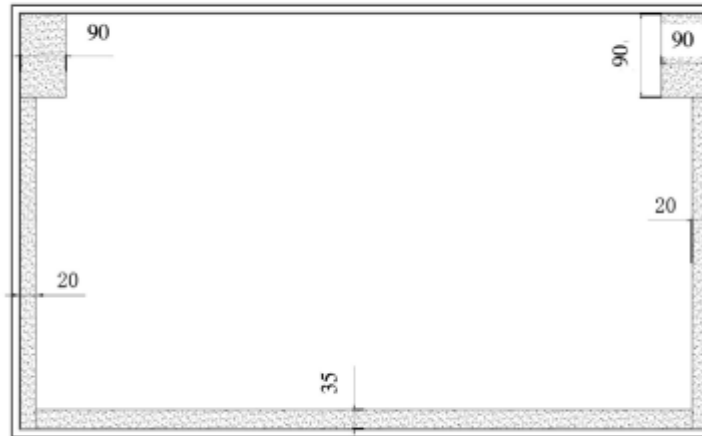

Top View

Top Lid

Front View

Left View

Back View

Right View

WMC-PRODJOPUSQUAD

OPUS-QUAD BK

1:1	ESCALA	SCALE	DJ		
mm	MEDIDA	UNIT	MIDI CONTROLLER		
1/1	PAGINA	PAGE			