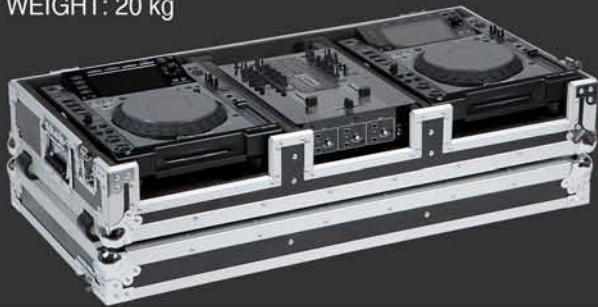

WALKASSE WMCD-1210GL

OUTER DIMENSIONS: 994w x 505d x 232h
INNER DIMENSIONS: 966w x 465d x 85h
WEIGHT: 20 kg