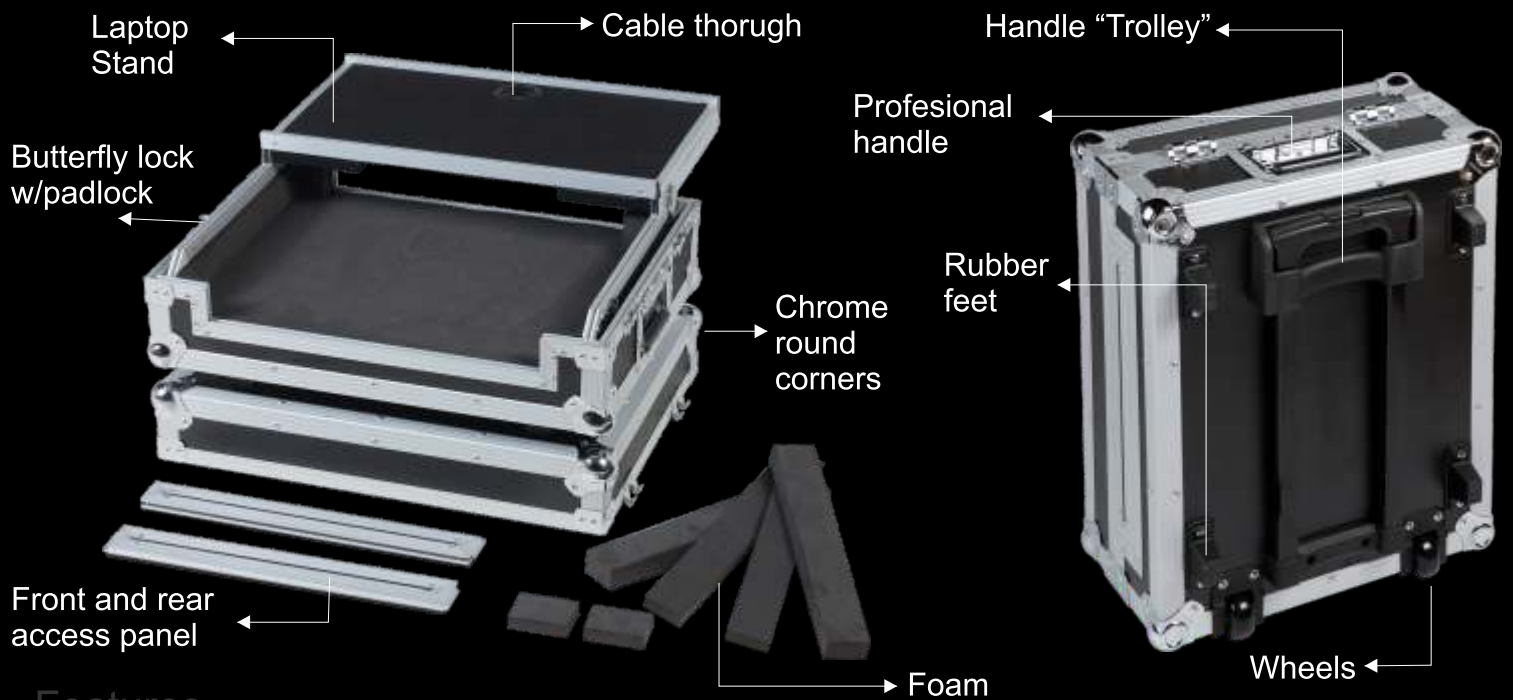

### Main Features

\*devices not included

- Professional Midi case specially designed for Pioneer DDJ-RB.
- Laptop Stand for PC or MAC. Detachable.
- Wheels and handle "Trolley"
- Professional finishing with plywood 9mm
- Detachable front door for easy access to controls
- Butterfly locks with padlock
- Different sizes of foam

## Features

- Laptop Stand: Max. Load 10 Kg. Dimensions 545w x 350d mm. Detachable.
- Rubber feet: Durable rubber feet with anti glide
- Handle "Trolley": Extendable and easy reemplazable.
- Professional Handle: Stiffly recessed at panel and fitted with springs. Rubber handle to cope with the bigger weight.
- Wheels: Made with high quality rubber allowing for easy handling of the unit. Simply professional.
- Butterfly Locks: Strongly recessed locks with easy to handle butterfly. Attached with five rivets each side. Lock safe, lock with Walkasse.
- Foam: Height, length and depth are easy modified to fit your inside space requests.
- Chrome round corners: Each chrome corner is three points riveted. Tough chrome corners will ensure ultimate protection.
- Front Access Panel: Detachable boards. Designed for easy access to your mixer or any other audio device assembled.
- Cable Through: Through is protected by ABS plastic ring avoiding damage to cables. Enough space to output as many cables as you can.

## Description

- Professional Midi Case for Midi Controllers 2/4 Channels. Premium 9 mm laminated plywood panels. Internal rigid foam protective padding. Riveted 35mm aluminium edge strips. Stacking ball corners. Recessed, sprung handles with rubber grip. Recessed butterfly latches. Interlocking dust proof lid edges. Dirt resistant vinyl finish. Stand LTS with Wheels and Trolley.

External Dimensions: 588w x 218h x 424d mm / LTS dimension: 545w x 300d mm.

Weight: 12 kg