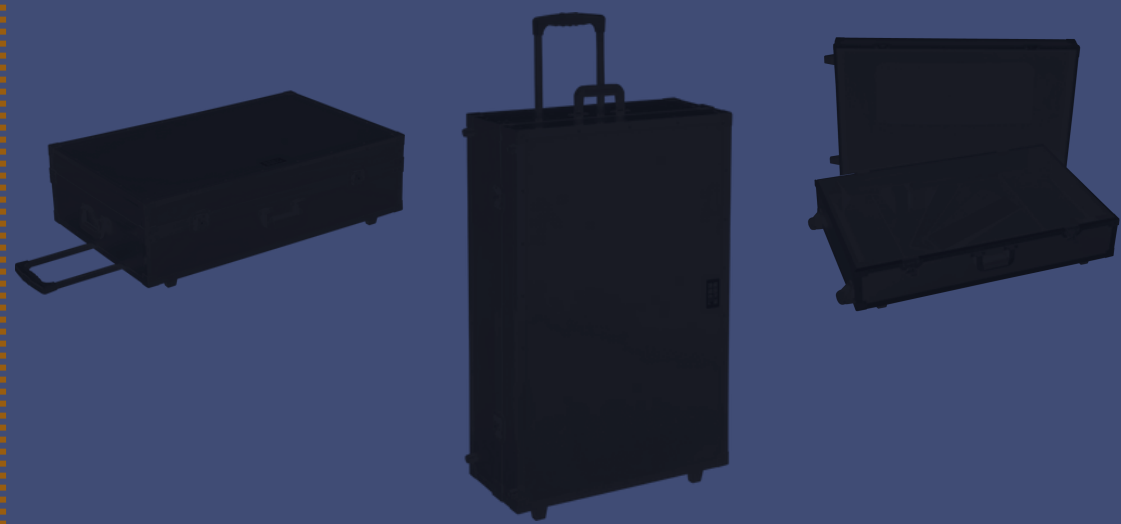

CONTROL SERIES

FLIGHT CASE

W-CONTROL-SBK

- ✓ PICK N'PLUCK FOAM:
- ✓ DDJ-FLX4 | S2MK3
PRIME GO | IMPULSE 200...
- ✓ LIGHT WEIGHT

W-CONTROL-S

- ✓ PICK N'PLUCK FOAM:
- ✓ DDJ-FLX4 | S2MK3
PRIME GO | IMPULSE 200...
- ✓ LIGHT WEIGHT