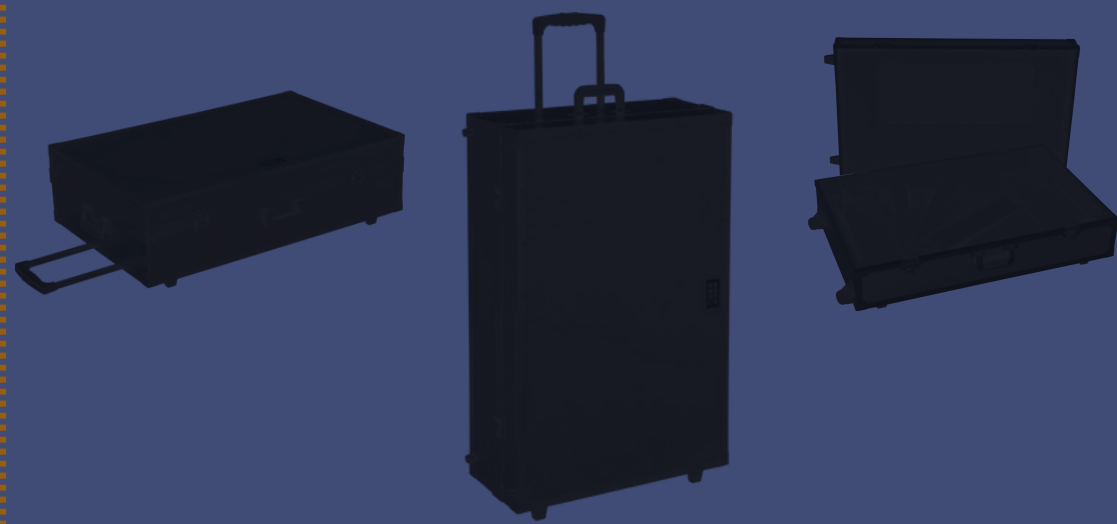

CONTROL SERIES

FLIGHT CASE

W-CONTROL-MBK

- ✓ PICK N'PLUCK FOAM:
- ✓ DDJ-REV1 | S4MK3 | S3
OMNIS-DUAO | IMPULSE 500...
- ✓ LIGHT WEIGHT

W-CONTROL-M

- ✓ PICK N'PLUCK FOAM:
- ✓ DDJ-REV1 | S4MK3 | S3
OMNIS-DUAO | IMPULSE 500...
- ✓ LIGHT WEIGHT