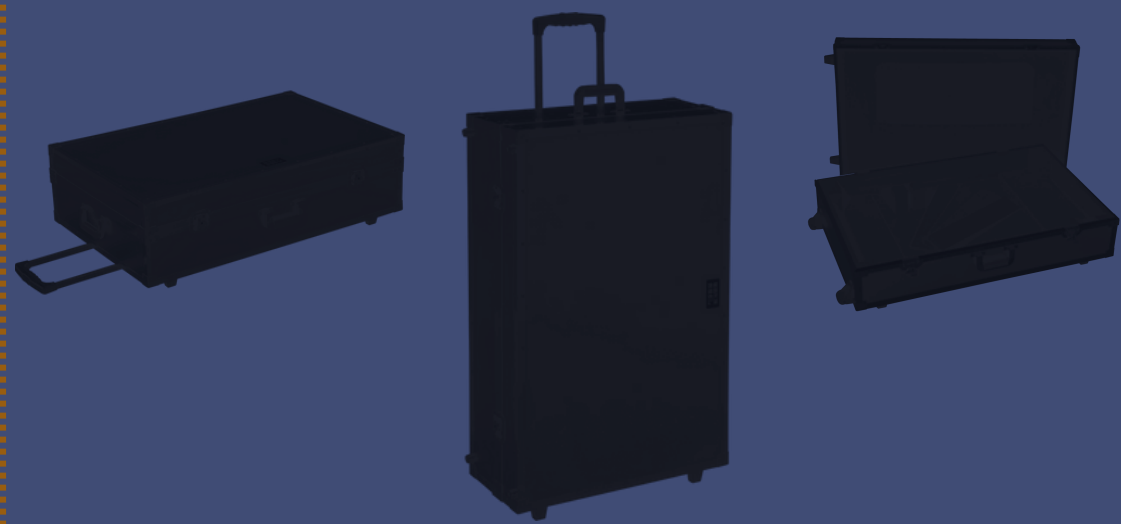

CONTROL SERIES

FLIGHT CASE

W-CONTROL-XXL
W-CONTROL-XL
W-CONTROL-L
W-CONTROL-M
W-CONTROL-S

W-CONTROL-XXL
W-CONTROL-XL
W-CONTROL-L
W-CONTROL-M
W-CONTROL-S

CONTROL SERIES

FLIGHT CASE

W-CONTROL-XXL

- ✓ REMOVABLE LID
- ✓ NEW COMPATIBILITIES
XDJ-AZ & OPUS-QUAD
- ✓ REPLACEABLE EXTERNAL
WHEELS
- ✓ REPLACEABLE TELESCOPIC
TROLLEY HANDLE
- ✓ DECKSAVER COMPATIBLE

W-CONTROL-XXL

- ✓ REMOVABLE LID
- ✓ NEW COMPATIBILITIES
XDJ-AZ & OPUS-QUAD
- ✓ REPLACEABLE EXTERNAL
WHEELS
- ✓ REPLACEABLE TELESCOPIC
TROLLEY HANDLE
- ✓ DECKSAVER COMPATIBLE

CONTROL SERIES

FLIGHT CASE

W-CONTROL-XL BK

- ✓ REMOVABLE LID
- ✓ PICK N'PLUCK FOAM: XDJ-RX3 | PRIME4+
- ✓ REPLACEABLE EXTERNAL WHEELS
- ✓ REPLACEABLE TELESCOPIC TROLLEY HANDLE
- ✓ DECKSAVER COMPATIBLE

W-CONTROL-XL

- ✓ REMOVABLE LID
- ✓ PICK N'PLUCK FOAM: XDJ-RX3 | PRIME4+
- ✓ REPLACEABLE EXTERNAL WHEELS
- ✓ REPLACEABLE TELESCOPIC TROLLEY HANDLE
- ✓ DECKSAVER COMPATIBLE

CONTROL SERIES

FLIGHT CASE

W-CONTROL-LBK

- ✓ PICK N'PLUCK FOAM:
- ✓ DDJ-REV7 | DDJ-FLX10
DDJ-GRV6 | RANE ONE...
- ✓ LIGHT WEIGHT

W-CONTROL-L

- ✓ PICK N'PLUCK FOAM:
- ✓ DDJ-REV7 | DDJ-FLX10
DDJ-GRV6 | RANE ONE...
- ✓ LIGHT WEIGHT