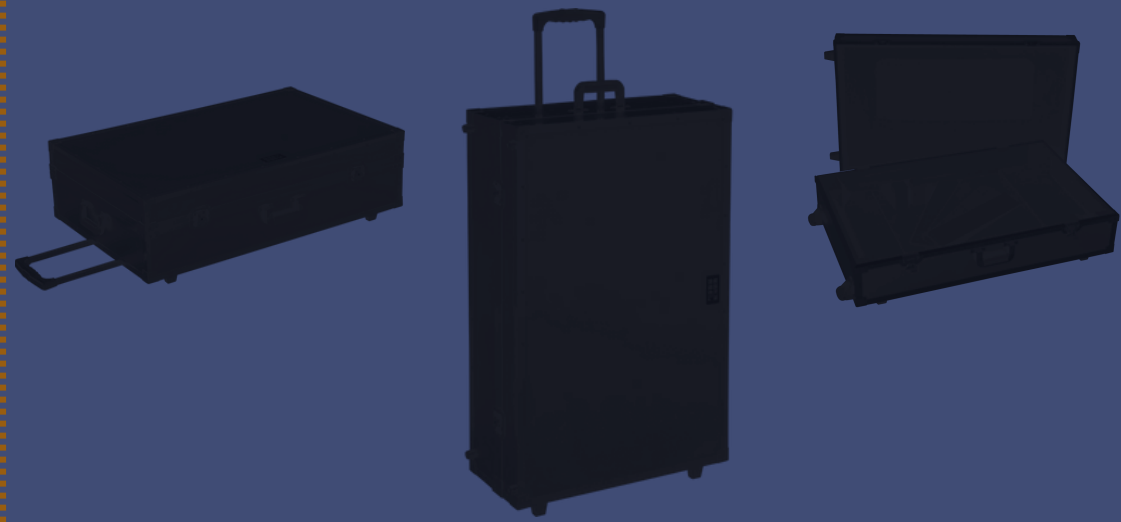

CONTROL SERIES

FLIGHT CASE

W-CONTROL-XXL
W-CONTROL-XL
W-CONTROL-L
W-CONTROL-M
W-CONTROL-S

W-CONTROL-XXL
W-CONTROL-XL
W-CONTROL-L
W-CONTROL-M
W-CONTROL-S

CONTROL SERIES

FLIGHT CASE

W-CONTROL-XXL

- ✓ REMOVABLE LID
- ✓ NEW COMPATIBILITIES
XDJ-AZ & OPUS-QUAD
- ✓ REPLACEABLE EXTERNAL
WHEELS
- ✓ REPLACEABLE TELESCOPIC
TROLLEY HANDLE
- ✓ DECKSAVER COMPATIBLE

W-CONTROL-XXL

- ✓ REMOVABLE LID
- ✓ NEW COMPATIBILITIES
XDJ-AZ & OPUS-QUAD
- ✓ REPLACEABLE EXTERNAL
WHEELS
- ✓ REPLACEABLE TELESCOPIC
TROLLEY HANDLE
- ✓ DECKSAVER COMPATIBLE

CONTROL SERIES

FLIGHT CASE

W-CONTROL-XL BK

- ✓ REMOVABLE LID
- ✓ PICK N'PLUCK FOAM: XDJ-RX3 | PRIME4+
- ✓ REPLACEABLE EXTERNAL WHEELS
- ✓ REPLACEABLE TELESCOPIC TROLLEY HANDLE
- ✓ DECKSAVER COMPATIBLE

W-CONTROL-XL

- ✓ REMOVABLE LID
- ✓ PICK N'PLUCK FOAM: XDJ-RX3 | PRIME4+
- ✓ REPLACEABLE EXTERNAL WHEELS
- ✓ REPLACEABLE TELESCOPIC TROLLEY HANDLE
- ✓ DECKSAVER COMPATIBLE

CONTROL SERIES

FLIGHT CASE

W-CONTROL-LBK

- ✓ PICK N'PLUCK FOAM:
- ✓ DDJ-REV7 | DDJ-FLX10
DDJ-GRV6 | RANE ONE...
- ✓ LIGHT WEIGHT

W-CONTROL-L

- ✓ PICK N'PLUCK FOAM:
- ✓ DDJ-REV7 | DDJ-FLX10
DDJ-GRV6 | RANE ONE...
- ✓ LIGHT WEIGHT