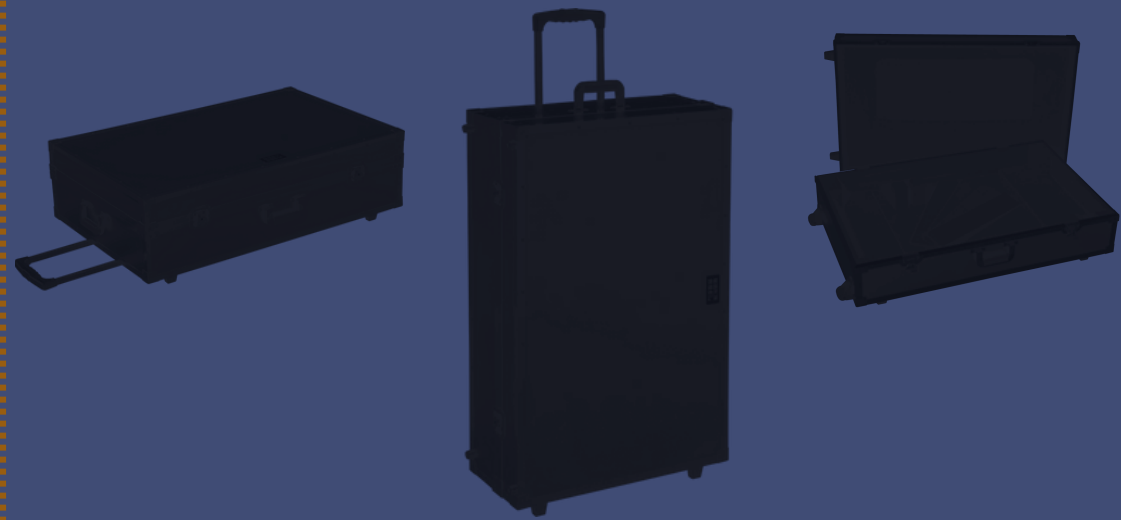

CONTROL SERIES

FLIGHT CASE

W-CONTROL-XXL
W-CONTROL-XL
W-CONTROL-L
W-CONTROL-M
W-CONTROL-S

W-CONTROL-XXL
W-CONTROL-XL
W-CONTROL-L
W-CONTROL-M
W-CONTROL-S

CONTROL SERIES

FLIGHT CASE

W-CONTROL-XXL

- ✓ REMOVABLE LID
- ✓ NEW COMPATIBILITIES
XDJ-AZ & OPUS-QUAD
- ✓ REPLACEABLE EXTERNAL
WHEELS
- ✓ REPLACEABLE TELESCOPIC
TROLLEY HANDLE
- ✓ DECKSAVER COMPATIBLE

W-CONTROL-XXL

- ✓ REMOVABLE LID
- ✓ NEW COMPATIBILITIES
XDJ-AZ & OPUS-QUAD
- ✓ REPLACEABLE EXTERNAL
WHEELS
- ✓ REPLACEABLE TELESCOPIC
TROLLEY HANDLE
- ✓ DECKSAVER COMPATIBLE

CONTROL SERIES

FLIGHT CASE

W-CONTROL-XL BK

- ✓ REMOVABLE LID
- ✓ PICK N'PLUCK FOAM: XDJ-RX3 | PRIME4+
- ✓ REPLACEABLE EXTERNAL WHEELS
- ✓ REPLACEABLE TELESCOPIC TROLLEY HANDLE
- ✓ DECKSAVER COMPATIBLE

W-CONTROL-XL

- ✓ REMOVABLE LID
- ✓ PICK N'PLUCK FOAM: XDJ-RX3 | PRIME4+
- ✓ REPLACEABLE EXTERNAL WHEELS
- ✓ REPLACEABLE TELESCOPIC TROLLEY HANDLE
- ✓ DECKSAVER COMPATIBLE

CONTROL SERIES

FLIGHT CASE

W-CONTROL-LBK

- ✓ PICK N'PLUCK FOAM:
- ✓ DDJ-REV7 | DDJ-FLX10
DDJ-GRV6 | RANE ONE...
- ✓ LIGHT WEIGHT

W-CONTROL-L

- ✓ PICK N'PLUCK FOAM:
- ✓ DDJ-REV7 | DDJ-FLX10
DDJ-GRV6 | RANE ONE...
- ✓ LIGHT WEIGHT