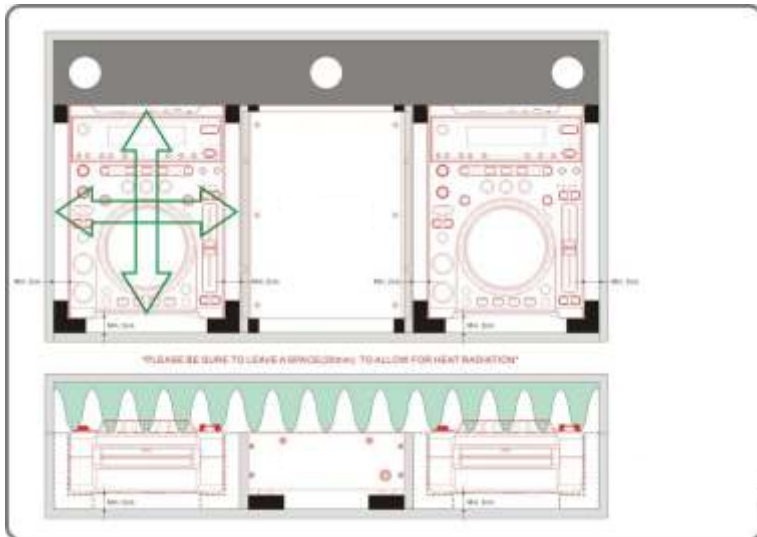

WALKASSE

X-UNIVERSAL 1012 GL

- Flight case for two Cd Players 10" and Mixer 12"
- Ventilation system to prevent engine failure for heat radiation.
- Two CD Players 10" tipo SCRATCH (CDJ-400, KURO/K2, DENON DJ-1200) and Mixer 12" tipo (DJM-800/700/600, MCX)

- Interlocking dust proof lid edges.
- Recessed butterfly latches.
- Black surface.
- Medidas: 838(W)x164(H)x524(D)mm.
- Peso: 7 Kgs

VENTILATION SYSTEM

All the WALKASSE flightcase with GL reference, comes with the new ventilation system for heat radiation.

Today CD Players (Media Players) are like a little laptops with a lot of features, this means a lot of heat radiation. With out space to heat radiation this kind of CD Players can done engine failure.

Manufacturer Recommendations:

Please be sure to leave space (20mm) to allow for heat radiation.

Flightcases WALKASSE GL:

To guarantee the right operating of new CD Players (media Players), we have added a new design grille to evacuate heat radiation.