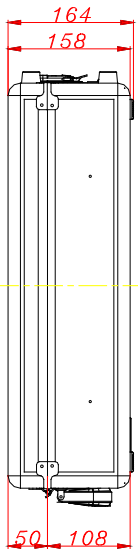

WALKASSE

DIMENSIONES EXTERNAS
EXTERNAL DIMENSIONS

www.walkasse.com