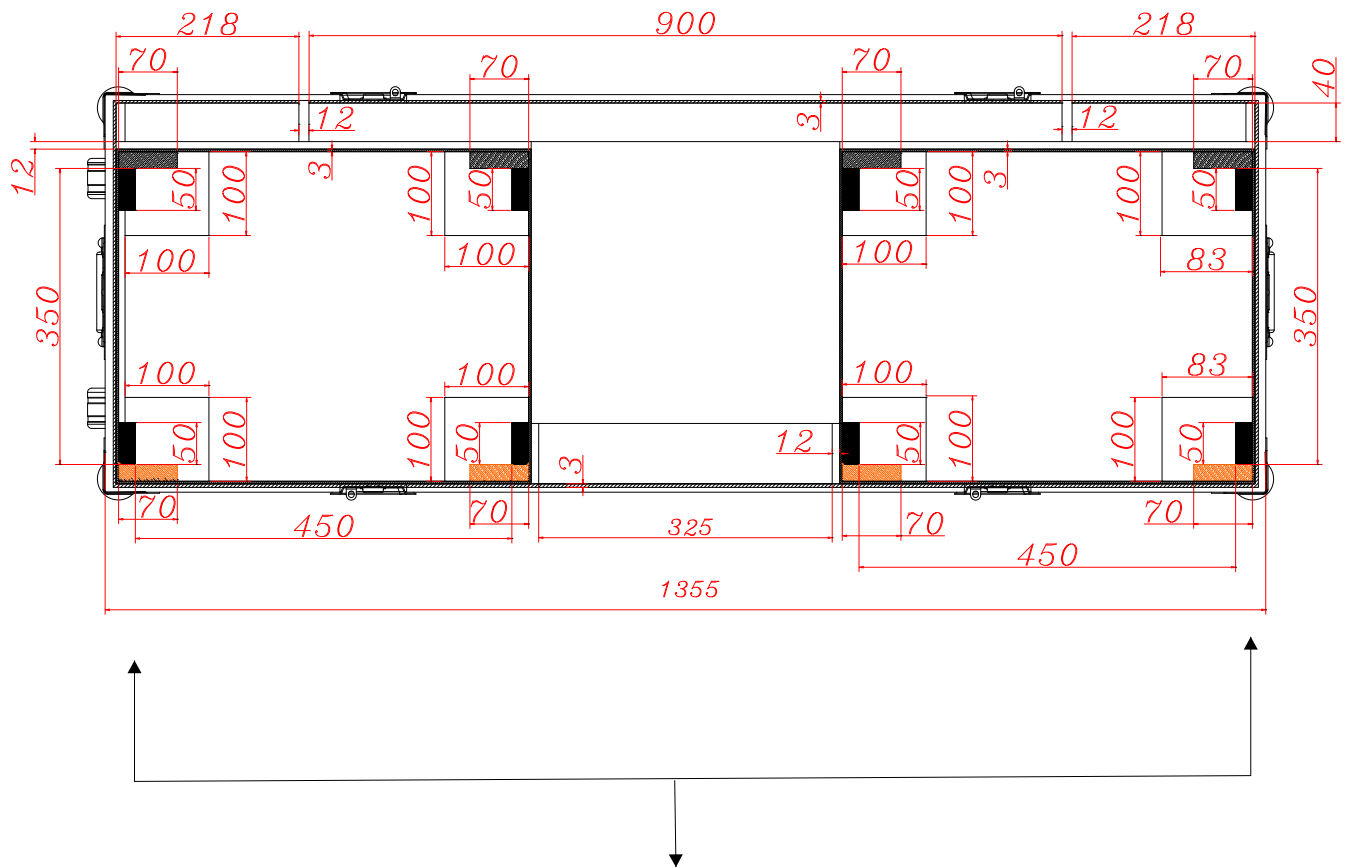

- 2 Turntables / 12" Mixer DJ Coffin - Standard position- + Table
- Laptop Stand
- Low profile wheels.
- Premium 9mm Vinyl Laminated Plywood
- Stackable Ball Corners
- Double Anchor Industrial Rivets
- Industrial Grade Latches
- Industrial Grade Rubber Feet
- Black surface.
- Dimensions: 1384(W)x218(H)x474(D)mm.
- Weight: 20Kg

WALKASSE

DIMENSIONES EXTERNAS EXTERNAL DIMENSIONS

WALKASSE

DIMENSIONES INTERNAS PARTE INFERIOR INTERNAL DIMENSIONS BOTTOM

WALKASSE

MODIFICACION FOAM (NUMARK / STANTON)
FOAM MODIFICATION (NUMARK / STANTON)

Despegue los Foams marcados en naranja
Take off the foams mark in orange

WALKASSE

DIMENSIONES INTERNAS COVER
INTERNAL DIMENSIONS COVER