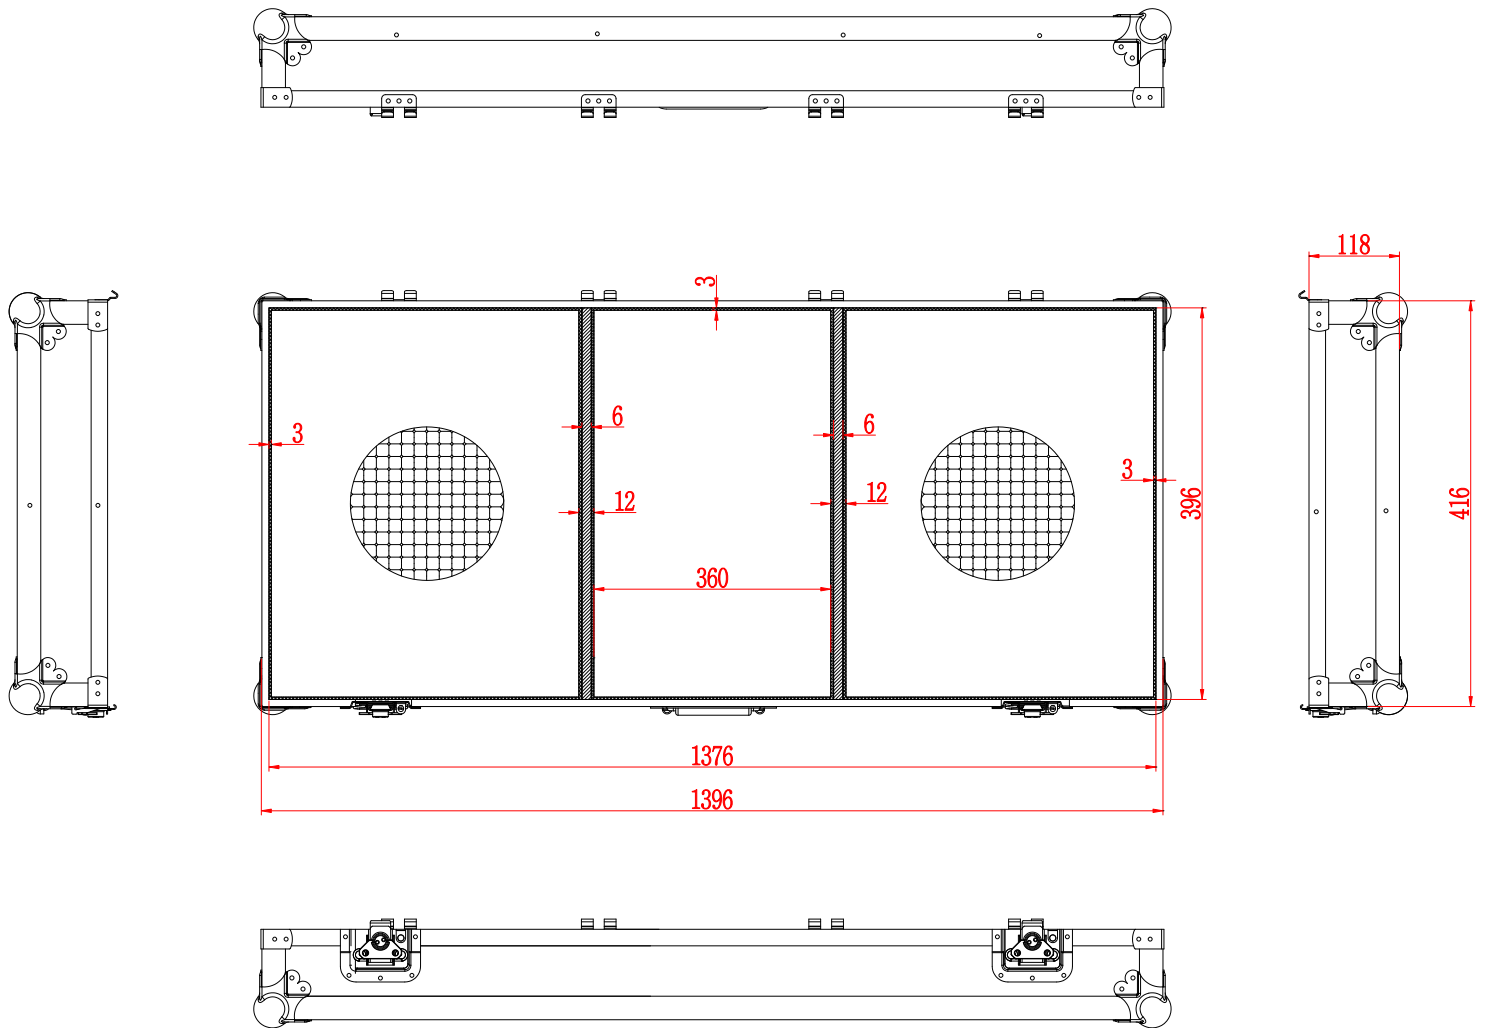

- 2 Turntables / 12" Mixer DJ Coffin - Standard position-
- Laptop Stand
- Low profile wheels.
- Premium 9mm Vinyl Laminated Plywood
- Stackable Ball Corners
- Double Anchor Industrial Rivets
- Industrial Grade Latches
- Industrial Grade Rubber Feet
- Black surface.
- Dimensions: 1396(W)x230(H)x416(D)mm.
- Weight: 18Kg

WALKASSE

DIMENSIONES EXTERNAS EXTERNAL DIMENSIONS

WALKASSE

MODIFICACION FOAM (NUMARK / STANTON)
FOAM MODIFICATION (NUMARK / STANTON)

Despegue los Foams marcados en naranja
Take off the foams mark in orange

www.walkasse.com

WALKASSE

DIMENSIONES INTERNAS COVER
INTERNAL DIMENSIONS COVER

www.walkasse.com