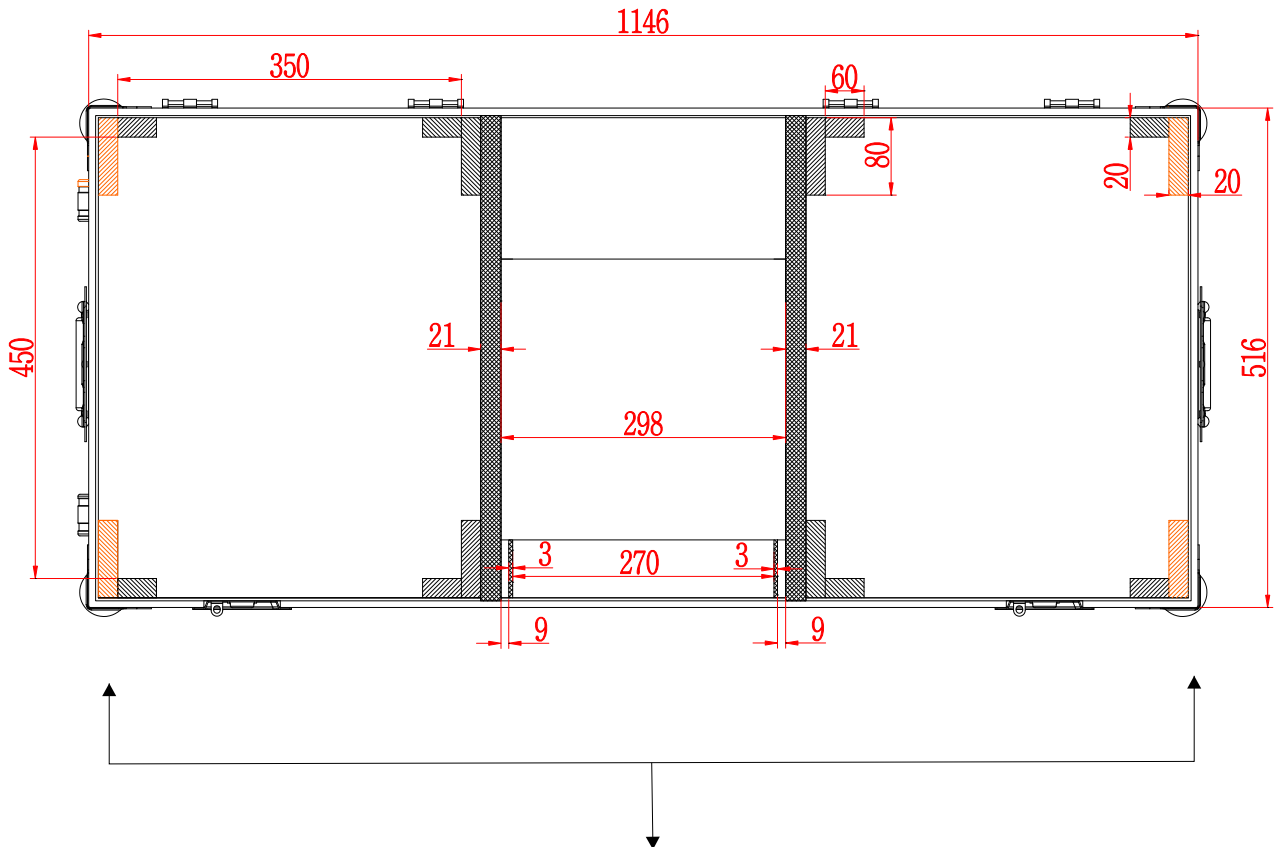

- 2 Turntables / 10" Mixer DJ Coffin - Battle Style-
- Laptop Stand
- Low profile wheels.
- Premium 9mm Vinyl Laminated Plywood
- Stackable Ball Corners
- Double Anchor Industrial Rivets
- Industrial Grade Latches
- Industrial Grade Rubber Feet
- Black surface.
- Dimensions: 1146(W)x230(H)x516(D)mm.
- Weight: 14,5Kg

WALKASSE

DIMENSIONES EXTERNAS
EXTERNAL DIMENSIONS

WALKASSE

DIMENSIONES INTERNAS PARTE INFERIOR
INTERNAL DIMENSIONS BOTTOM

WALKASSE

MODIFICACION FOAM (NUMARK / STANTON)
FOAM MODIFICATION (NUMARK / STANTON)

Despegue los Foams marcados en naranja
Take off the foams mark in orange

www.walkasse.com

WALKASSE

DIMENSIONES INTERNAS COVER
INTERNAL DIMENSIONS COVER