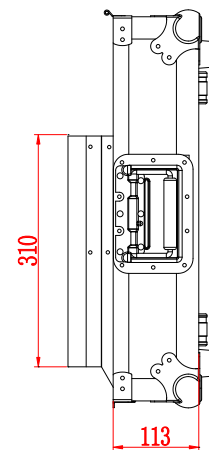

- 2 Turntables / 10" Mixer DJ Coffin - Battle Style-
- Laptop Stand
- Low profile wheels.
- Premium 9mm Vinyl Laminated Plywood
- Stackable Ball Corners
- Double Anchor Industrial Rivets
- Industrial Grade Latches
- Industrial Grade Rubber Feet
- Black surface.
- Dimensions: 1146(W)x230(H)x516(D)mm.
- Weight: 14,5Kg

WALKASSE

DIMENSIONES EXTERNAS
EXTERNAL DIMENSIONS

WALKASSE

DIMENSIONES INTERNAS PARTE INFERIOR
INTERNAL DIMENSIONS BOTTOM

WALKASSE

MODIFICACION FOAM (NUMARK / STANTON)
FOAM MODIFICATION (NUMARK / STANTON)

Despegue los Foams marcados en naranja
Take off the foams mark in orange