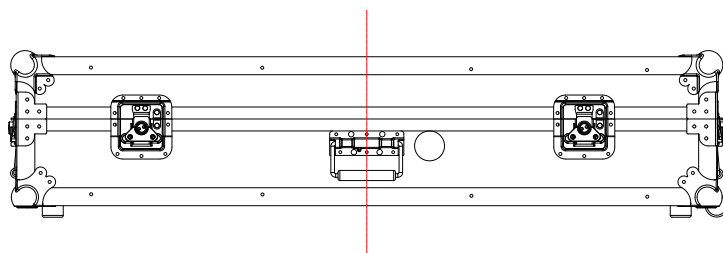

WALKASSE

DIMENSIONES EXTERNAS EXTERNAL DIMENSIONS