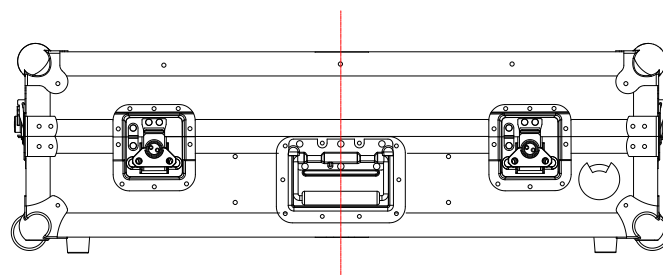

Manufacturer Recommendations:

Please be sure to leave space (20mm) to allow for heat radiation.

Flightcases WALKASSE GL:

To guarantee the right operating of new CD Players (media Players), we have added a new design grille to evacuate heat radiation.

As you can see in the upper picture, the heat radiation is envoy to outside of flight case to prevent engine failure..

www.walkasse.com

WALKASSE

DIMENSIONES EXTERNAS EXTERNAL DIMENSIONS

WALKASSE

DIMENSIONES INTERNAS COVER
INTERNAL DIMENSIONS COVER