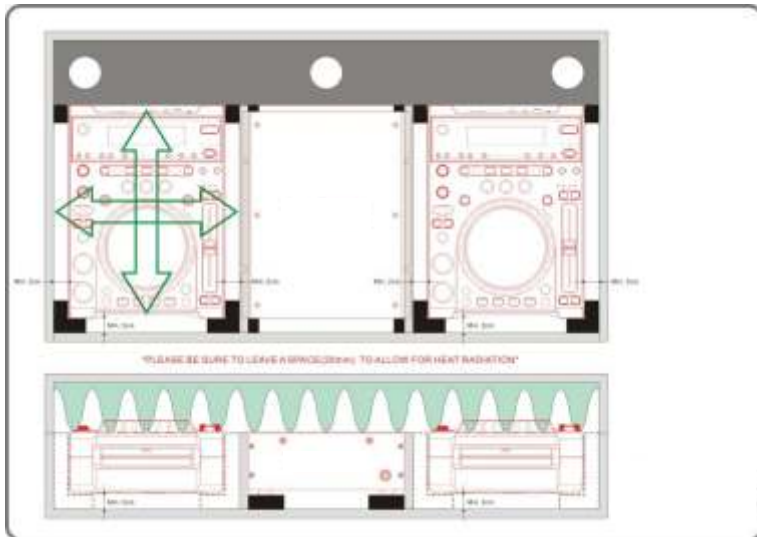

WALKASSE

WMCD-1012 GL

- Flight case for two Cd Players 10" and Mixer 12"
- Ventilation system to prevent engine failure for heat radiation.
- Two CD Players 10" tipo (CDJ-400/ KURO/K2/DNS-1200/1000) and Mixer 12" tipo (DJM-800/700/600)
- Interlocking dust proof lid edges.
- Recessed butterfly latches.
- Black surface.
- Medidas: 842(W)x215(H)x502(D)mm.
- Peso: 9 Kgs

VENTILATION SYSTEM

All the WALKASSE flightcase with GL reference, comes with the new ventilation system for heat radiation.

Today CD Players (Media Players) are like a little laptops with a lot of features, this means a lot of heat radiation. With out space to heat radiation this kind of CD Players can done engine failure.

Manufacturer Recommendations:

Please be sure to leave space (20mm) to allow for heat radiation.

Flightcases WALKASSE GL:

To guarantee the right operating of new CD Players (media Players), we have added a new design grille to evacuate heat radiation.