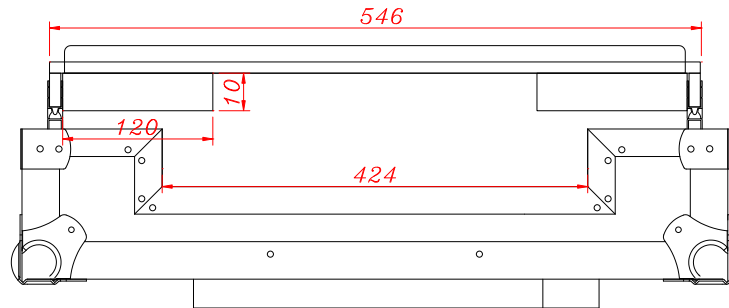

WALKASSE

DIMENSIONES INTERNAS PARTE INFERIOR INTERNAL DIMENSIONS BOTTOM