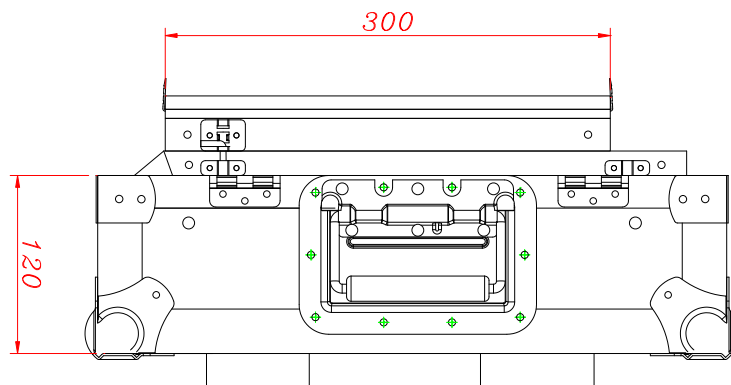

WALKASSE

DIMENSIONES INTERNAS PARTE INFERIOR INTERNAL DIMENSIONS BOTTOM