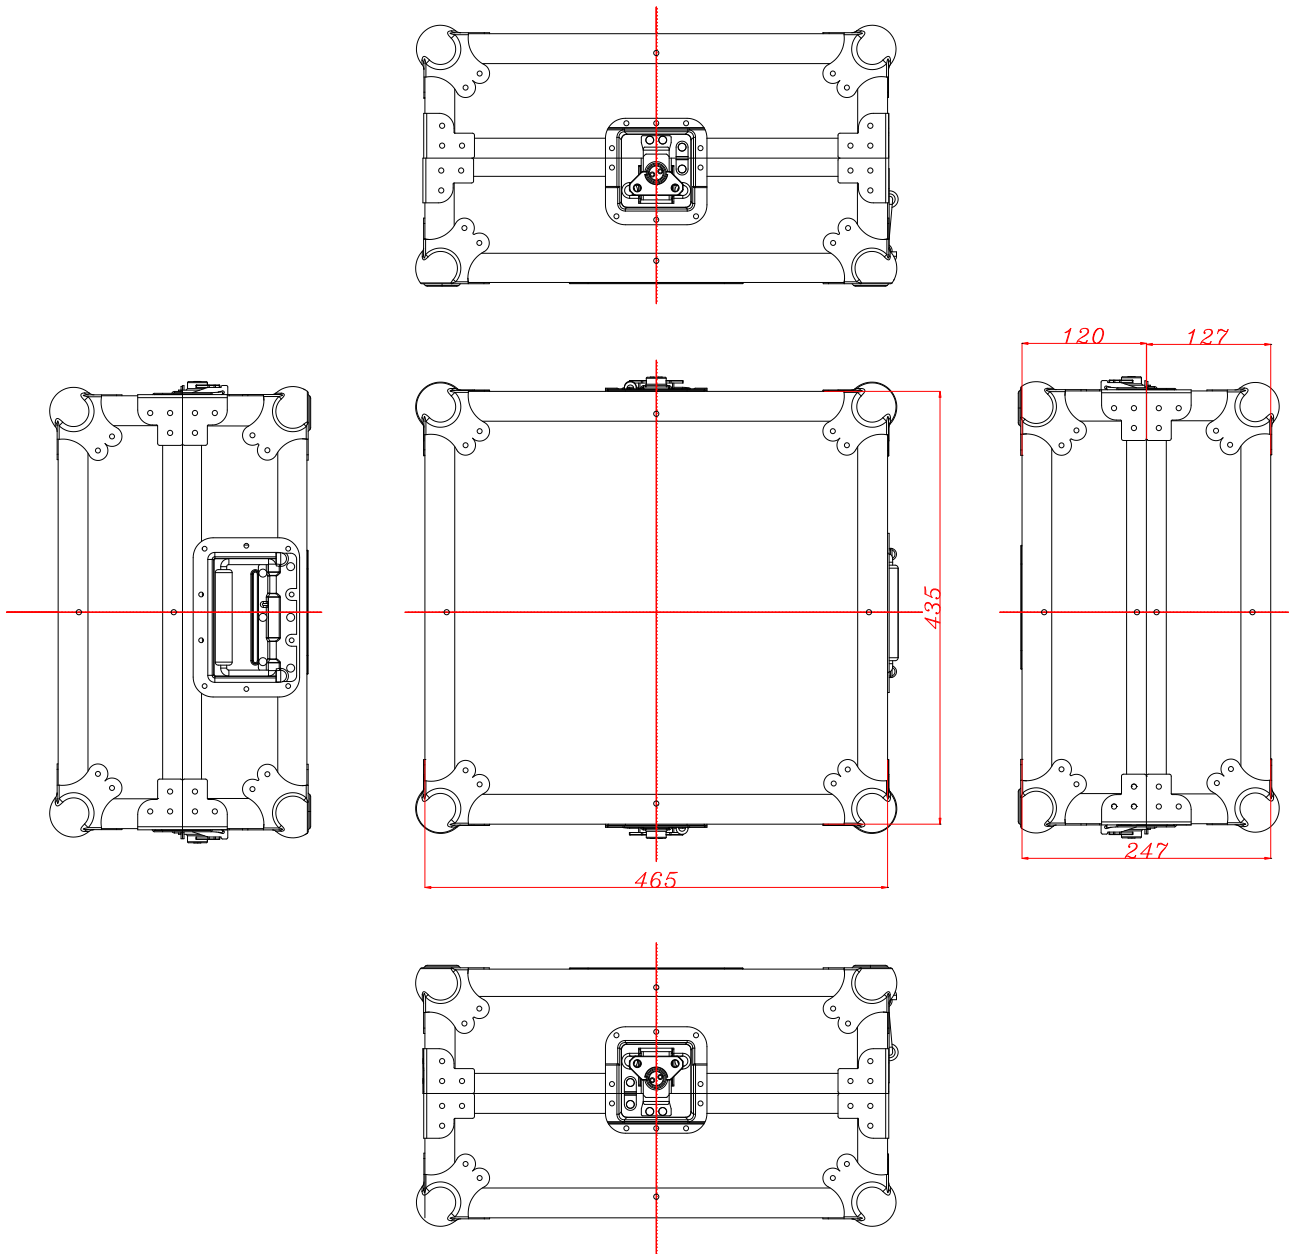

WALKASSE

DIMENSIONES EXTERNAS EXTERNAL DIMENSIONS