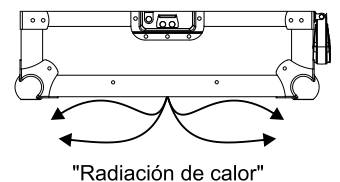

As you can see in the upper picture, the heat radiation is evoy to outside of flight case to prevent engine failure.

www.walkasse.com