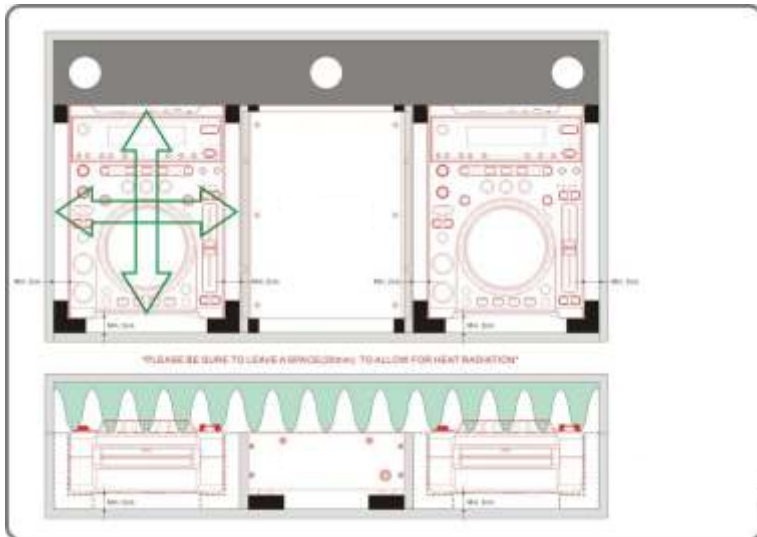

WALKASSE

WM-12M LTS GL

- 12" DJ Mixer and CD Player case. CDJ-2000/ 1000 and DJM-800/700.
- Ventilation system to prevent engine failure for heat radiation.
- Laptop Stand (LTS)
- Internal rigid foam protective padding

- Interlocking dust proof lid edges.
- Recessed butterfly latches. Stacking ball corners.
- Black surface.
- Dimensions: 435(W)x247(H)x465(D)mm.
- Weight: 4 Kg

VENTILATION SYSTEM

All the WALKASSE flightcases with GL reference, comes with the new ventilation system for heat radiation.

Today CD Players (Media Players) are like a little laptops with a lot of features, this means a lot of heat radiation. With out space to heat radiation this kind of CD Players can done engine failure.

Manufacturer Recommendations:

Please be sure to leave space (20mm) to allow for heat radiation.

Flightcases WALKASSE GL:

To guarantee the right operating of new CD Players (media Players), we have added a new design grille to evacuate heat radiation.