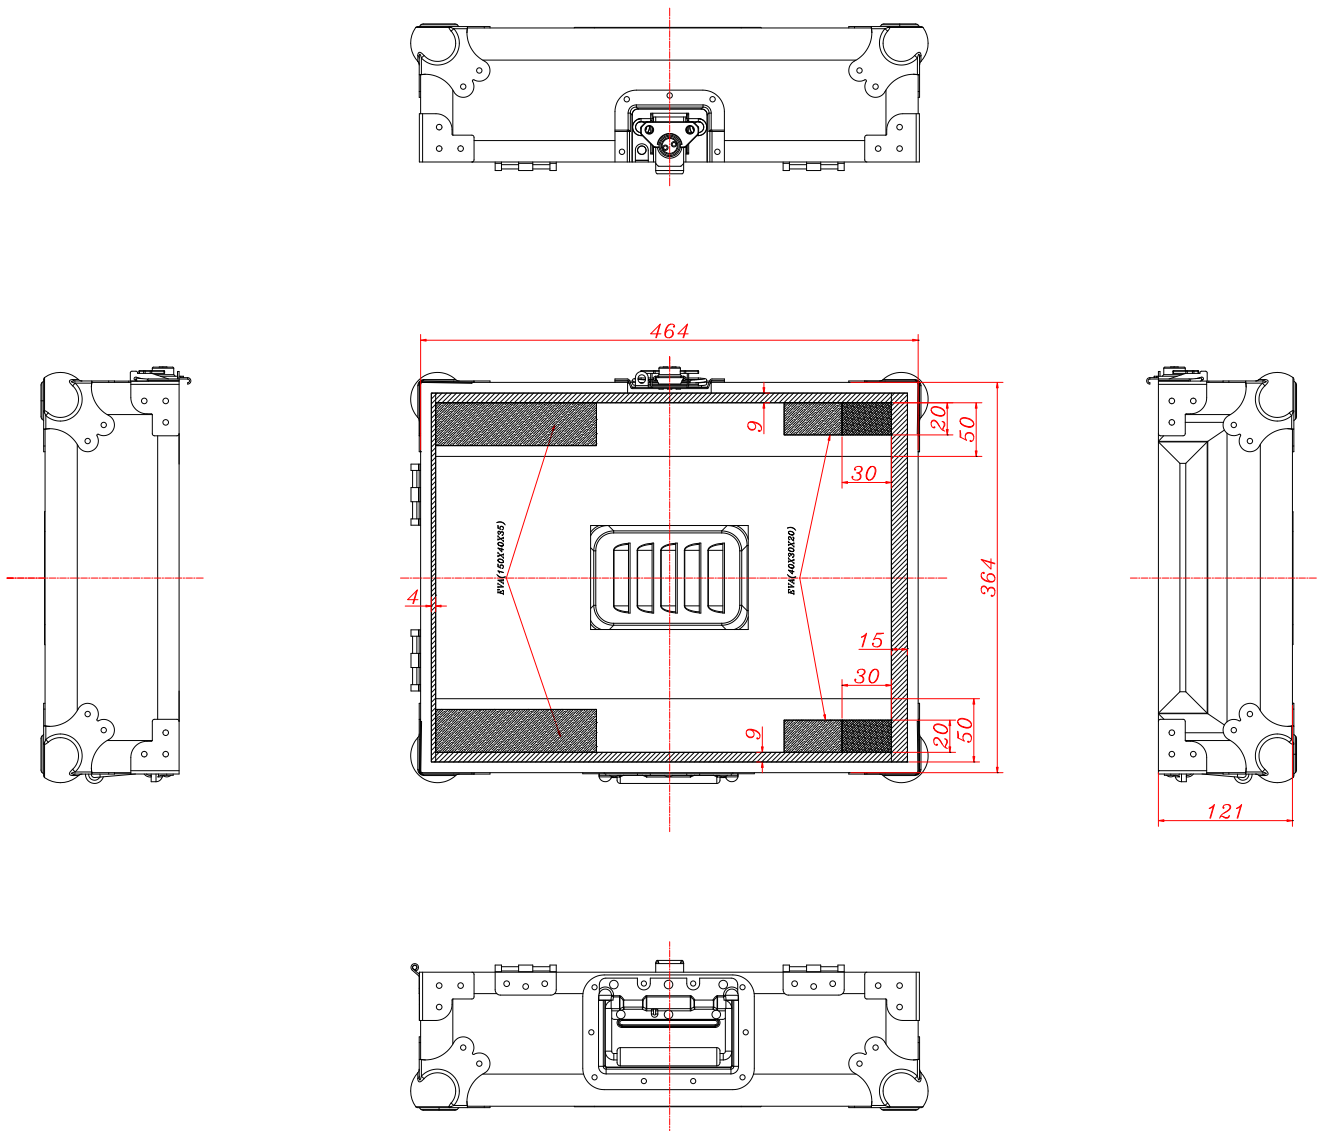

As you can see in the upper picture, the heat radiation is evoy to outside of flight case to prevent engine failure.

WALKASSE

DIMENSIONES EXTERNAS EXTERNAL DIMENSIONS

WALKASSE

DIMENSIONES INTERNAS BOTTON INTERNAL DIMENSIONS BOTTON

WALKASSE

DIMENSIONES INTERNAS COVER INTERNAL DIMENSIONS COVER