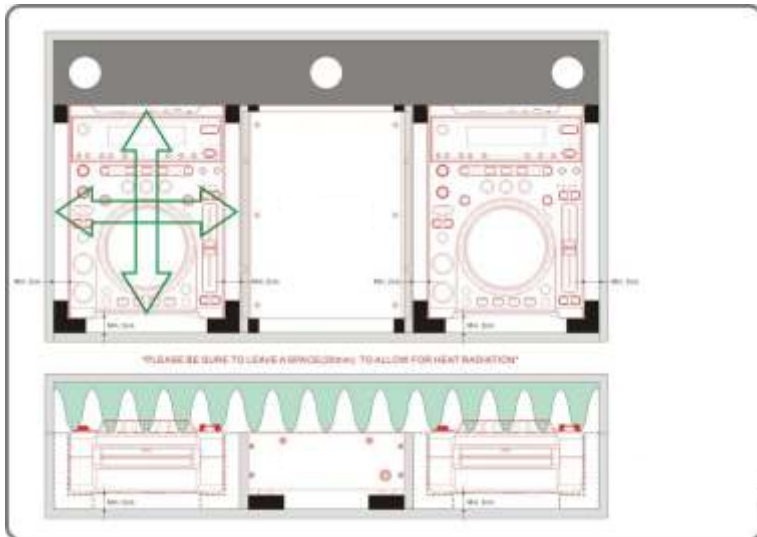

WALKASSE

WM-12M GL

- 12" DJ Mixer and CD Player case. CDJ-2000/ 1000 and DJM-800/700.
- Ventilation system to prevent engine failure for heat radiation.
- Internal rigid foam protective padding

- Interlocking dust proof lid edges.
- Recessed butterfly latches. Stacking ball corners.
- Black surface.
- Dimensions: 364(W)x213(H)x464(D)mm.
- Weight: 3.5 Kg

VENTILATION SYSTEM

All the WALKASSE flightcases with GL reference, comes with the new ventilation system for heat radiation.

Today CD Players (Media Players) are like a little laptops with a lot of features, this means a lot of heat radiation. With out space to heat radiation this kind of CD Players can done engine failure.

Manufacturer Recommendations:

Please be sure to leave space (20mm) to allow for heat radiation.

Flightcases WALKASSE GL:

To guarantee the right operating of new CD Players (media Players), we have added a new design grille to evacuate heat radiation.