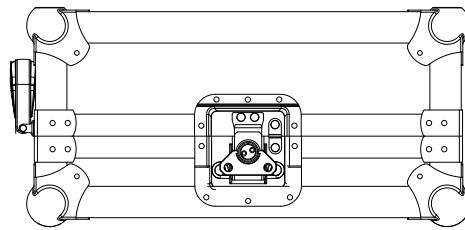

Manufacturer Recommendations:

Please be sure to leave space (20mm) to allow for heat radiation.

Flightcases WALKASSE GL:

To guarantee the right operating of new CD Players (media Players), we have added a new design grille to evacuate heat radiation.

As you can see in the upper picture, the heat radiation is evoy to outside of flight case to prevent engine failure.

www.walkasse.com

WALKASSE

DIMENSIONES EXTERNAS EXTERNAL DIMENSIONS

WALKASSE

DIMENSIONES INTERNAS COVER
INTERNAL DIMENSIONS COVER