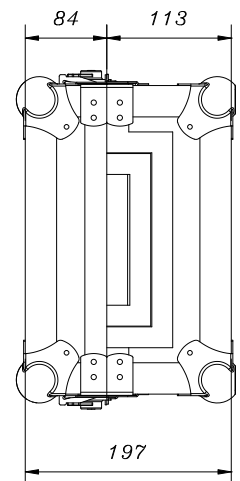

WALKASSE

DIMENSIONES EXTERNAS EXTERNAL DIMENSIONS