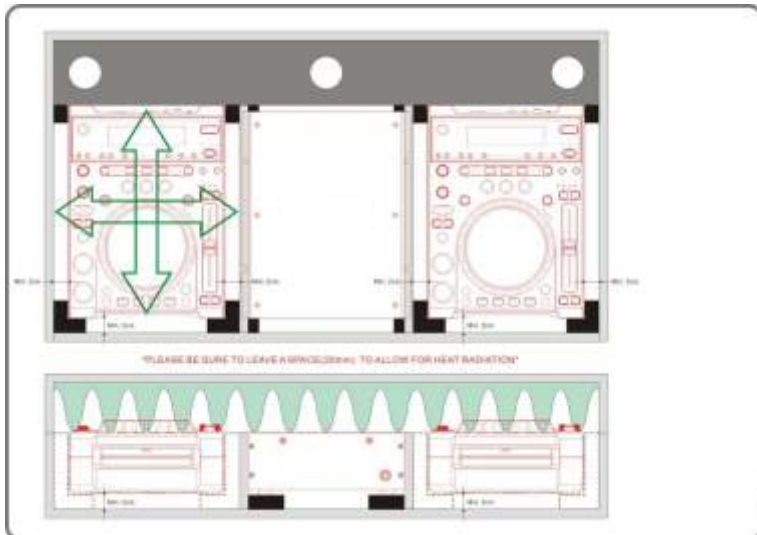

WALKASSE

WM-10M GL

- 10" DJ Mixer case with front door. Accommodate all 10" CDJ-400/350 and DJM-400.
- Ventilation system to prevent engine failure for heat radiation.
- Internal rigid foam protective padding

- Interlocking dust proof lid edges.
- Recessed butterfly latches. Stacking ball corners.
- Black surface.
- Dimensions: 295(W)x197(H)x407(D)mm.
- Weight: 3 Kg

VENTILATION SYSTEM

All the WALKASSE flightcases with GL reference, comes with the new ventilation system for heat radiation.

Today CD Players (Media Players) are like a little laptops with a lot of features, this means a lot of heat radiation. With out space to heat radiation this kind of CD Players can done engine failure.

Manufacturer Recommendations:

Please be sure to leave space (20mm) to allow for heat radiation.

Flightcases WALKASSE GL:

To guarantee the right operating of new CD Players (media Players), we have added a new design grille to evacuate heat radiation.