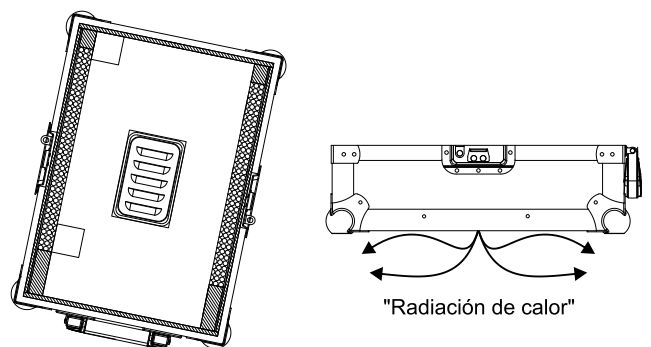

As you can see in the upper picture, the heat radiation is evoy to outside of flight case to prevent engine failure.

www.walkasse.com