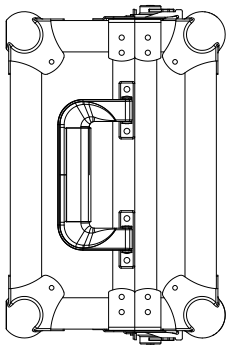

- Interlocking dust proof lid edges.
- Recessed butterfly latches. Stacking ball corners.
- Black surface.
- Dimensions: 295(W)x197(H)x407(D)mm.
- Weight: 3 Kg

VENTILATION SYSTEM

All the WALKASSE flightcases with GL reference, comes with the new ventilation system for heat radiation.

Manufacturer Recommendations:

Please be sure to leave space (20mm) to allow for heat radiation.

Flightcases WALKASSE GL:

To guarantee the right operating of new CD Players (media Players), we have added a new design grille to evacuate heat radiation.

As you can see in the upper picture, the heat radiation is evoy to outside of flight case to prevent engine failure.

www.walkasse.com

WALKASSE

DIMENSIONES EXTERNAS EXTERNAL DIMENSIONS

WALKASSE

DIMENSIONES INTERNAS COVER
INTERNAL DIMENSIONS COVER