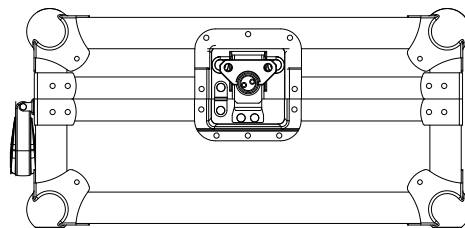

Manufacturer Recommendations:

Please be sure to leave space (20mm) to allow for heat radiation.

Flightcases WALKASSE GL:

To guarantee the right operating of new CD Players (media Players), we have added a new design grille to evacuate heat radiation.

As you can see in the upper picture, the heat radiation is evoy to outside of flight case to prevent engine failure.

www.walkasse.com

WALKASSE

DIMENSIONES EXTERNAS EXTERNAL DIMENSIONS

WALKASSE

DIMENSIONES INTERNAS COVER
INTERNAL DIMENSIONS COVER