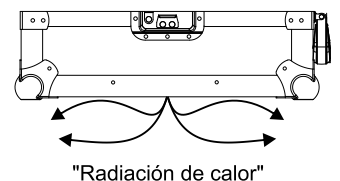

As you can see in the upper picture, the heat radiation is evoy to outside of flight case to prevent engine failure.

www.walkasse.com