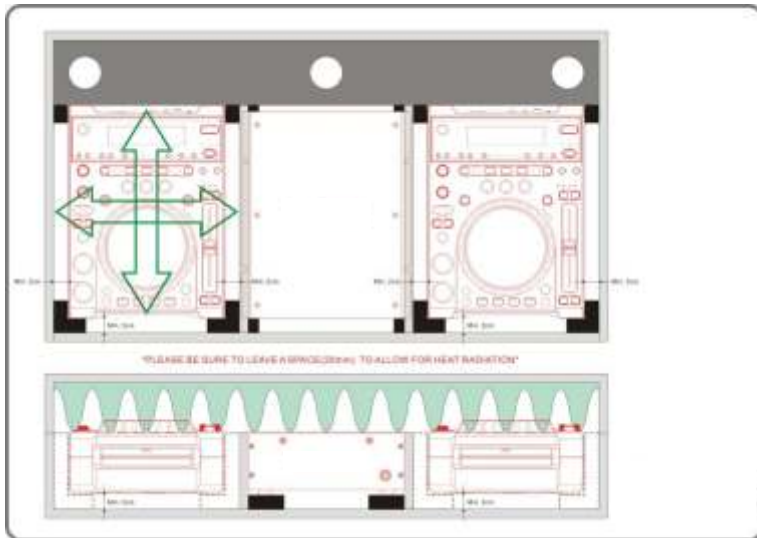

WALKASSE

WM-10M LTS GL

- 10" DJ Mixer and CD Player case with front door.
- Ventilation system to prevent engine failure for heat radiation.
- Laptop Stand (LTS)
- Internal rigid foam protective padding

- Interlocking dust proof lid edges.
- Recessed butterfly latches. Stacking ball corners.
- Black surface.
- Dimensions: 331(W)x217(H)x407(D)mm.
- Weight: 3,5 Kg

VENTILATION SYSTEM

All the WALKASSE flightcases with GL reference, comes with the new ventilation system for heat radiation.

Today CD Players (Media Players) are like a little laptops with a lot of features, this means a lot of heat radiation. With out space to heat radiation this kind of CD Players can done engine failure.

Manufacturer Recommendations:

Please be sure to leave space (20mm) to allow for heat radiation.

Flightcases WALKASSE GL:

To guarantee the right operating of new CD Players (media Players), we have added a new design grille to evacuate heat radiation.