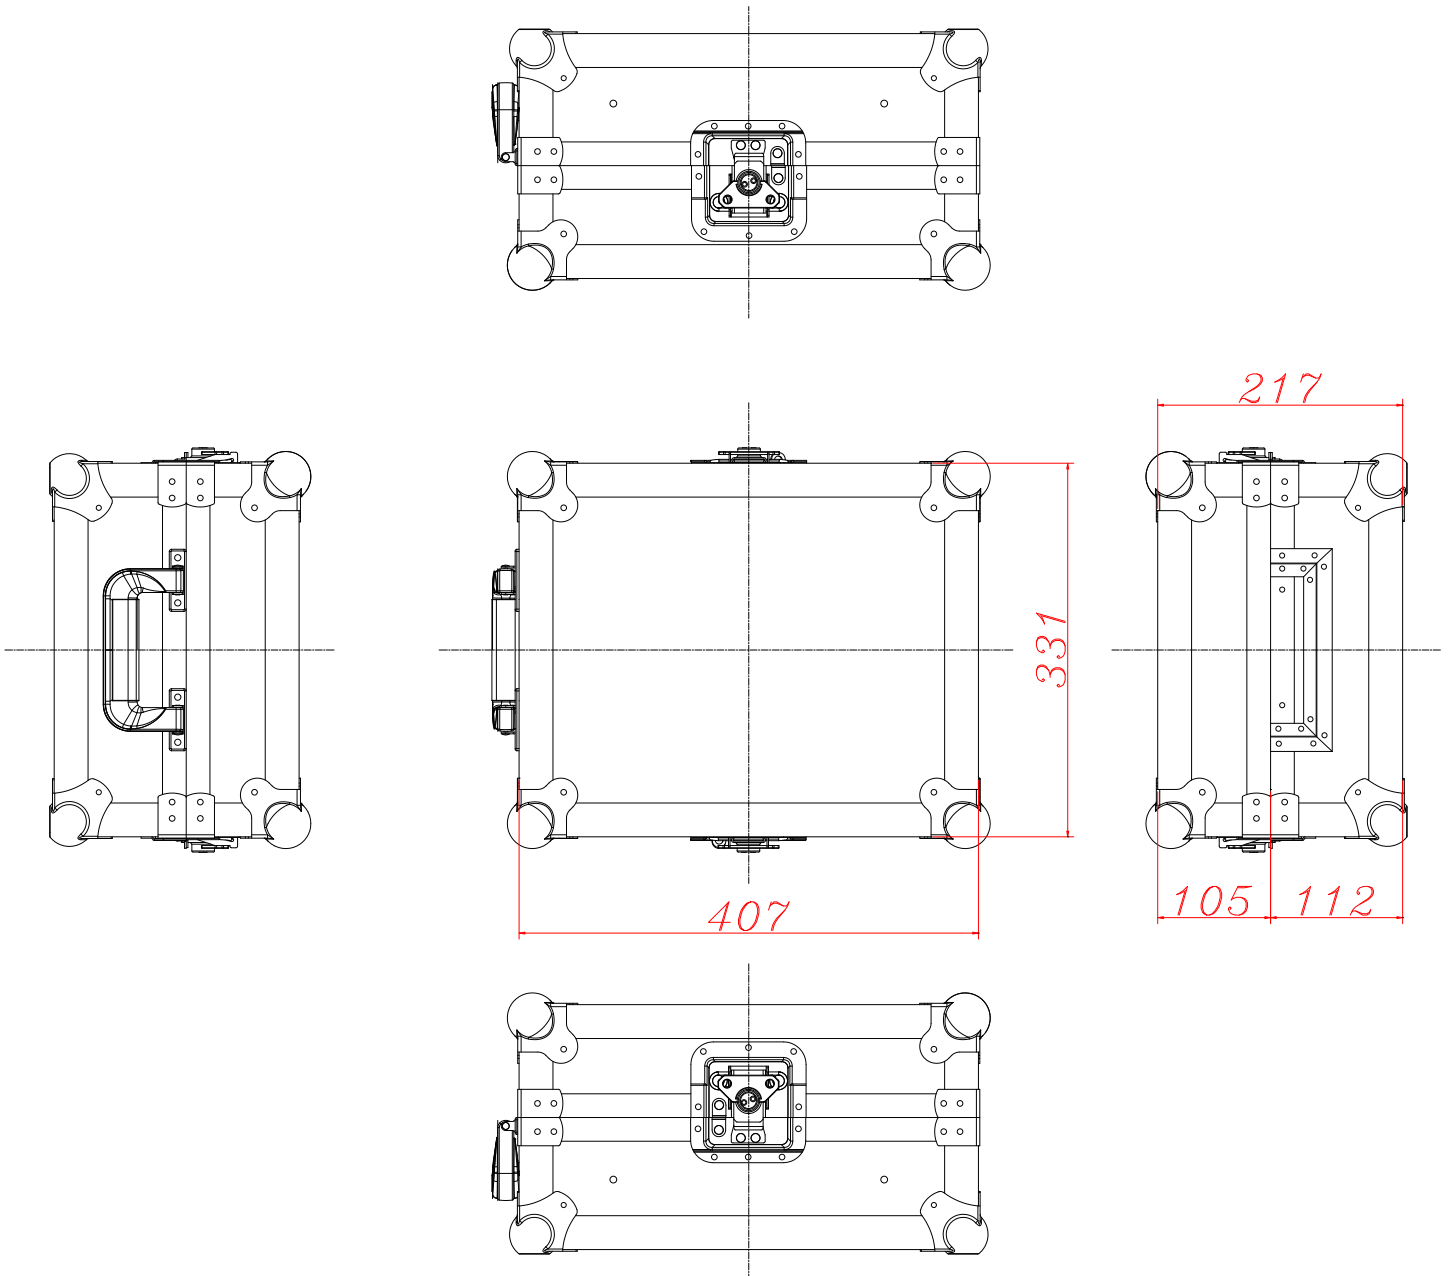

WALKASSE

DIMENSIONES EXTERNAS
EXTERNAL DIMENSIONS

www.walkasse.com